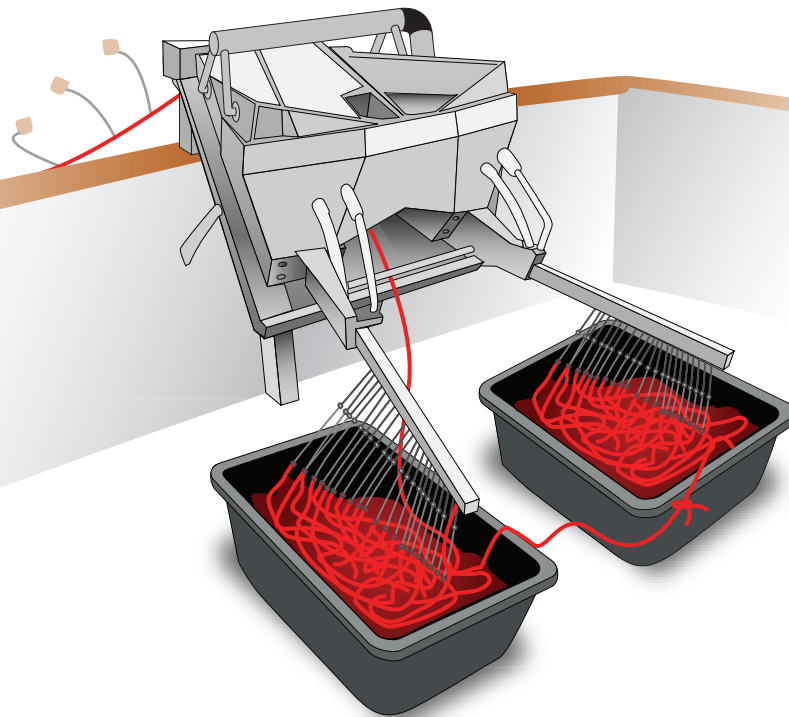

# Baiting & Autoline System

## **Baiting system**

Product Type 27-03

With this line setter, one man can set out up to 6.000 hooks per hour.

## **Autoline system**

Product Type 23-12

With this line drawer, one man can haul in up to 1.600 hooks per hour. The system draws the hooks automatically into the hook magazine.

## **Line preparer**

Size: 100 x 5,5 cm

With this line preparer, one man can prepare up to 300 hooks per 30 min.