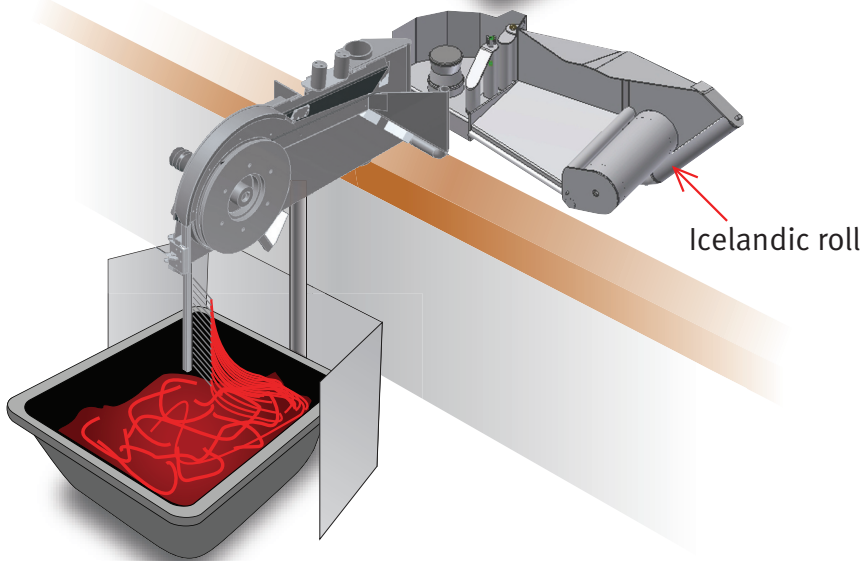

# Baiting & Autoline System

## **Baiting system**

Product Type 27-03

With this line setter, one man can set out up to 6.000 hooks per hour.

## **Autoline system**

Product Type 23-12

With this line drawer, one man can haul in up to 1.600 hooks per hour. The system draws the hooks automatically into the hook magazine.

## **Line preparer**

Size: 100 x 5,5 cm

With this line preparer, one man can prepare up to 300 hooks per 30 min.