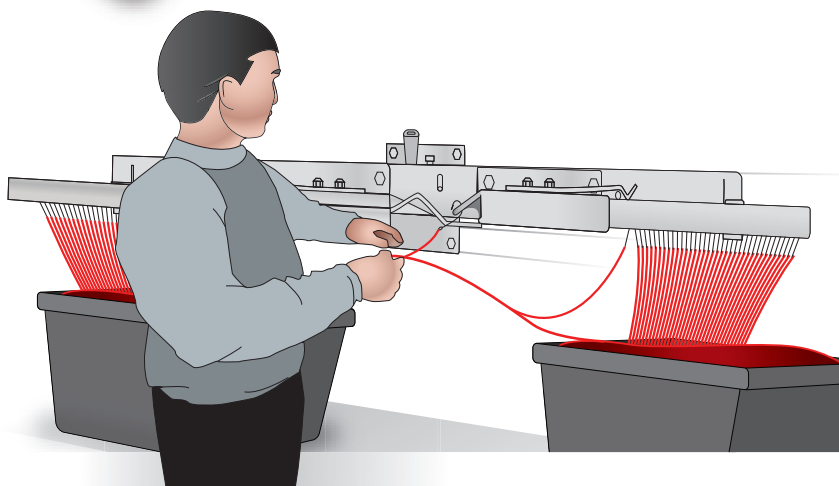

## **Baiting system**

Product Type 27-03

With this line setter, one man can set out up to 6.000 hooks per hour.

## **Autoline system**

Product Type 23-12

With this line drawer, one man can haul in up to 1.600 hooks per hour. The system draws the hooks automatically into the hook magazine.

## **Line preparer**

Size: 100 x 5,5 cm

With this line preparer, one man can prepare up to 300 hooks per 30 min.